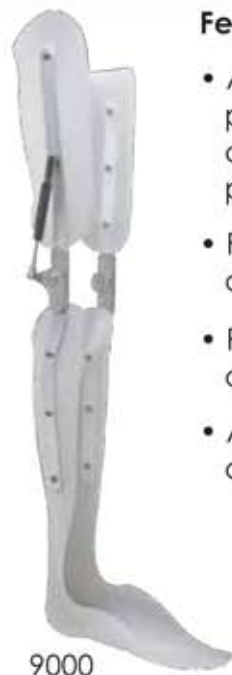

## Knee Extension Assist. Model 9000 GX-Knee

Based on the design of a traditional high-quality Becker knee joint, the **GX-Knee** comes equipped with a pneumatic spring on the lateral joint to assist with knee extension during the swing phase of gait. A medial knee joint is also included to help control knee alignment.

The **GX-Knee** is a free motion knee joint that is designed to provide extension assist, not prevent knee flexion.

9000

### Features:

- Available with your choice of a 125N pneumatic spring (for standard applications), or 175N (for high activity patients).
- Free knee with pneumatic extension assist.
- Paired with a medial joint to control knee alignment.
- Available with aluminum, stainless steel or titanium uprights.