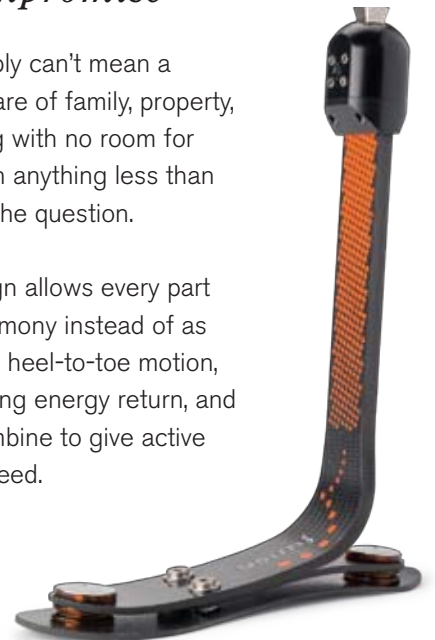

jack-of-all-trades
outdoorsman
grandpa
good neighbor
humorist
amputee

Tim Powell

REAL SOLUTIONS FOR REAL PEOPLE

The Fusion™ Foot *Function without compromise*

For folks like Tim, amputation simply can't mean a decrease in activity level. Taking care of family, property, and neighbors is part of daily living with no room for compromise. A prosthetic foot with anything less than exceptional functionality is out of the question.

The Fusion Foot's integrated design allows every part of the foot to work together in harmony instead of as independent components. Smooth heel-to-toe motion, significant inversion/eversion, strong energy return, and vertical shock compression all combine to give active amputees the performance they need.