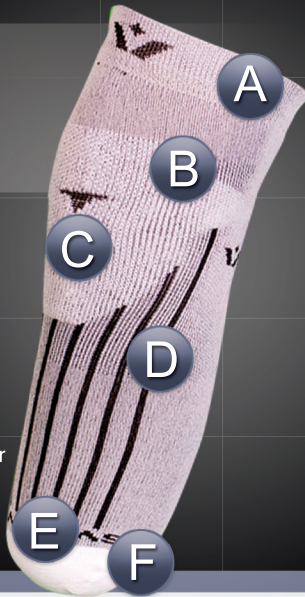

New From JMS Plastics

Valor™ The Most Advanced
Moisture Management Liner
Sock on the Planet

TECHNICAL SUMMARY

- A. Active Antimicrobial
- B. Targeted Knee Padding
- C. Mid-Patellar Tendon (MPT) Marker
- D. Channel Design
- E. Super Strong
- F. Linked Seam