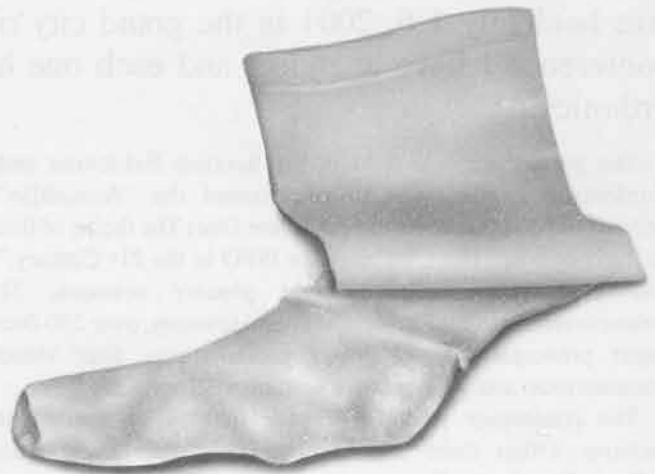

# NEW SKIN

## NEW SKIN COMPLETE

*The pre-fabricated protective and cosmetic leg covering.*

- Durable, matrix reinforced urethane skin
- Easily applied, easy to clean, waterproof
- Available in four (4) BK sizes
- Available in seven (7) natural-looking shades

## NEW SKIN

*The cosmetic finish for all exo- and endoskeletal prostheses. Looks like real skin!*

- Urethane based, durable, waterproof
- Easily applied, flexible and stretchable
- Spray or brush-on, easy to clean
- Available in four (4) shades, including clear
- Ten pre-mixed tints are available
- Fully compatible with Kingsley pigments
- Allows uniform color throughout the prosthesis