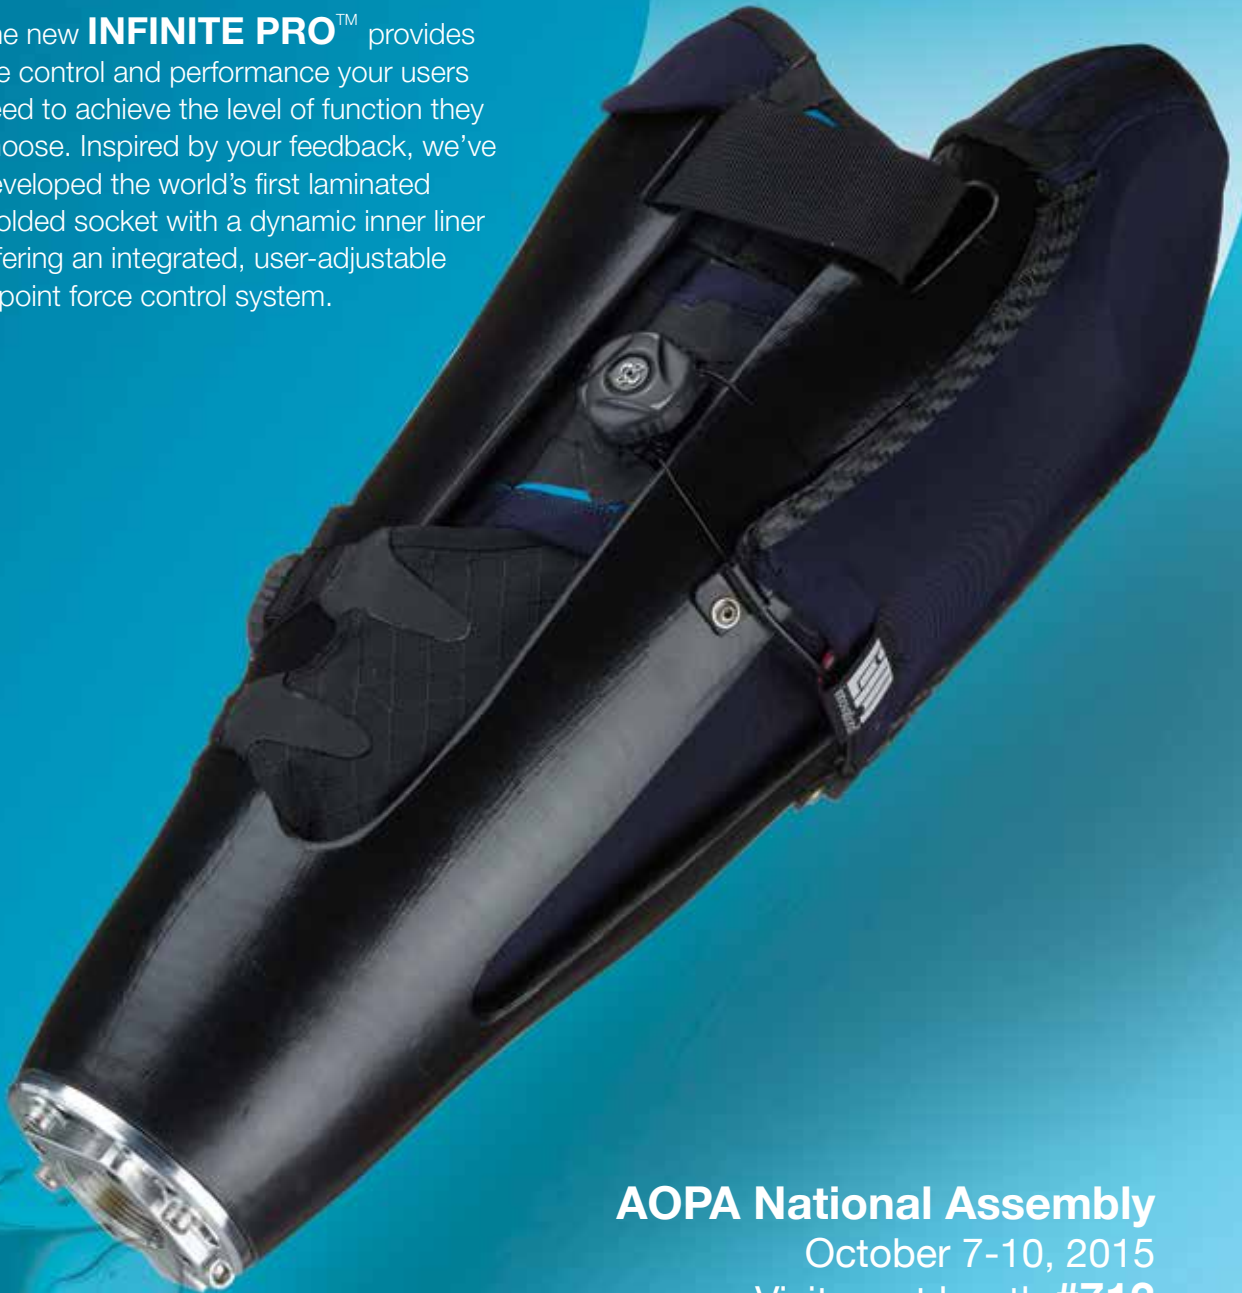

Bring Your Own Limits

The new **INFINITE PRO™** provides the control and performance your users need to achieve the level of function they choose. Inspired by your feedback, we've developed the world's first laminated molded socket with a dynamic inner liner offering an integrated, user-adjustable 3-point force control system.

AOPA National Assembly
October 7-10, 2015
Visit us at booth **#713**

function with purpose

Contact us:

324 Divisadero Street
San Francisco, CA 94117
info@LIMInnovations.com | 844.888.8LIM

Connect with us online:

@ LIMInnovations.com
f facebook.com/LIMInnovations
t twitter.com/LIMInnovations