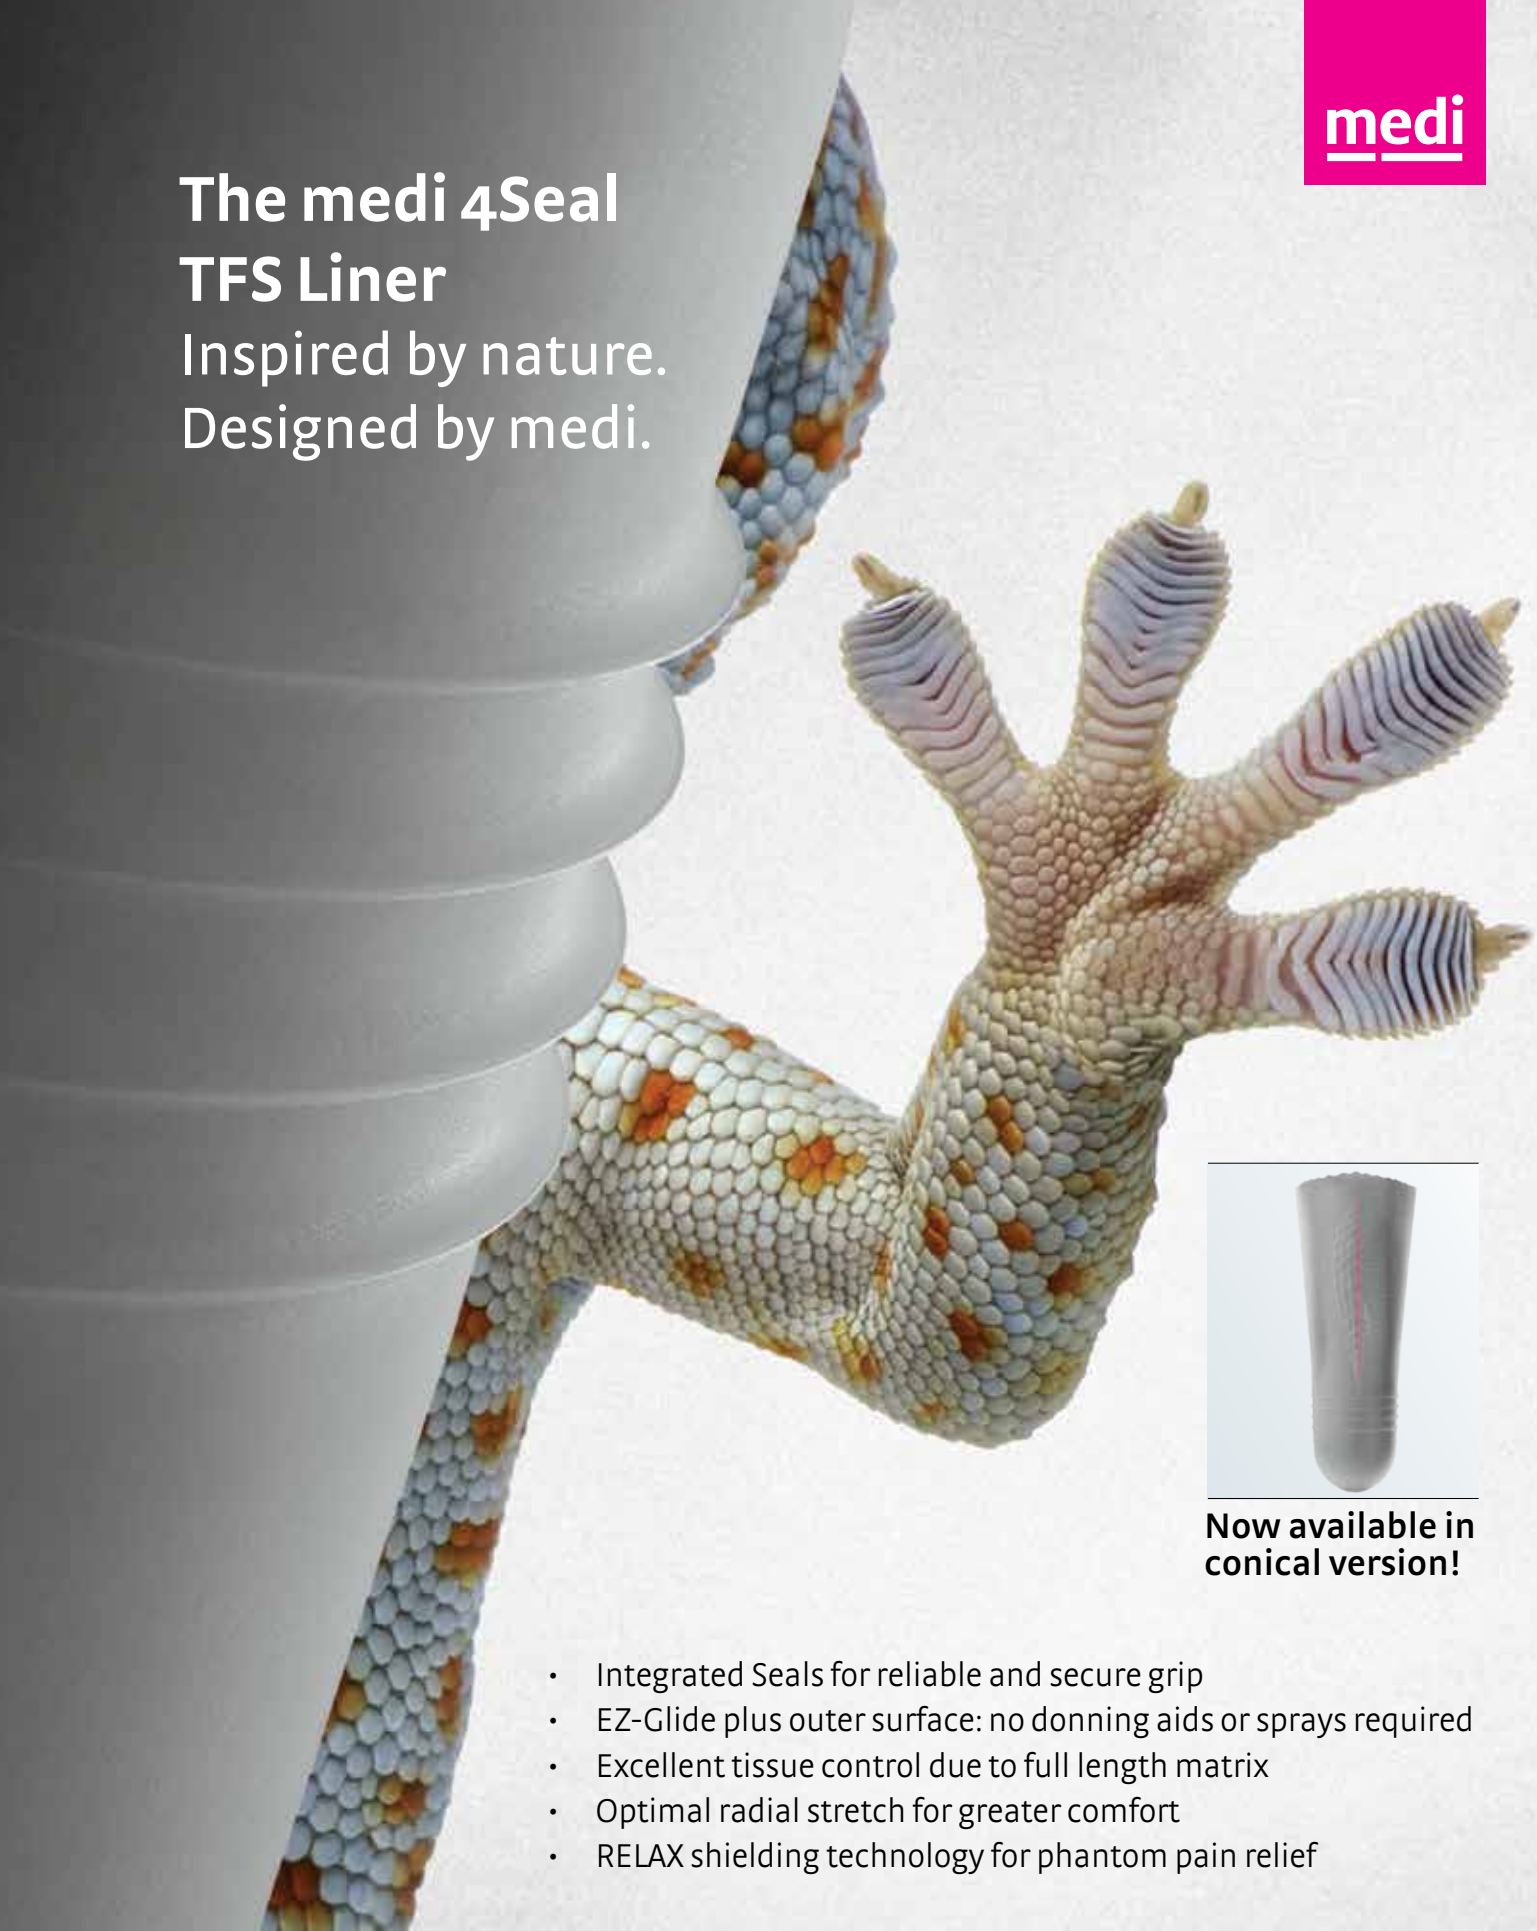

The medi 4Seal TFS Liner

Inspired by nature.
Designed by medi.

**Now available in
conical version!**

- Integrated Seals for reliable and secure grip
- EZ-Glide plus outer surface: no donning aids or sprays required
- Excellent tissue control due to full length matrix
- Optimal radial stretch for greater comfort
- RELAX shielding technology for phantom pain relief