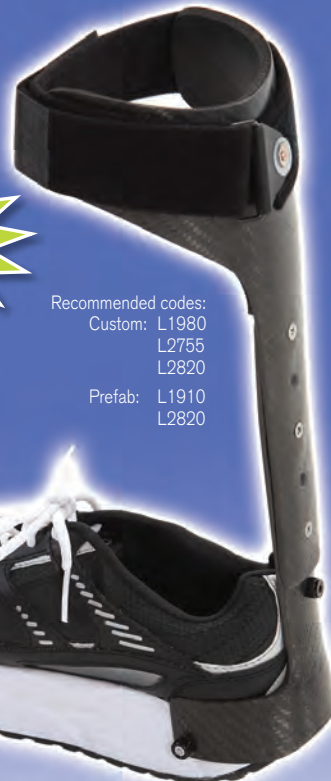

### Total Out-of-Shoe AFO

- Best solutions for Drop foot patients who cannot tolerate an in-shoe AFO
- Nice alternative for diabetic patients
- Eliminates all fitting issues
- 100% patient compliant
- 100% carbon fiber... lighter and stronger
- Optional Valgus/Varus attachment
- Can be fit on any type of shoe

Model SAFO-CF. Patent Pending.

Outer sole showing carbon fiber plate extending the full length of the shoe.

Schwartz AFO shown with all available options.

Model EZ-Dorsi-Assist. Patent Pending.

Recommended codes:  
 Custom: L1980  
 L2755  
 L2820  
 Prefab: L1910  
 L2820

Height Adjustable.

EZ Attachment!  
 Just Two holes to drill!